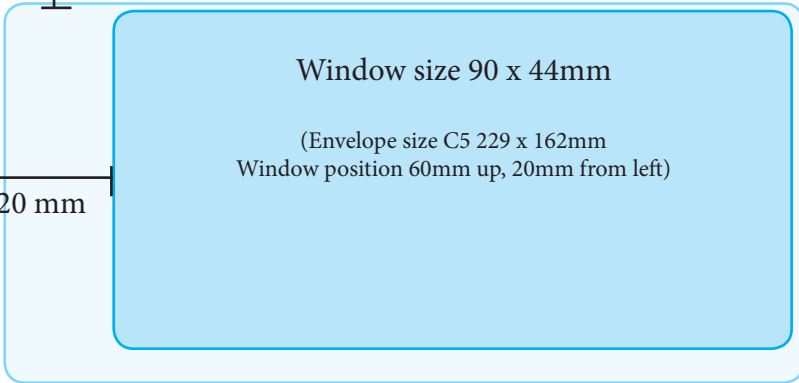

Approx 42mm

Allow additional tolerance for
paper movement in envelope

Approx 143mm to offset fold

A4 Sheet
210 x 297mm